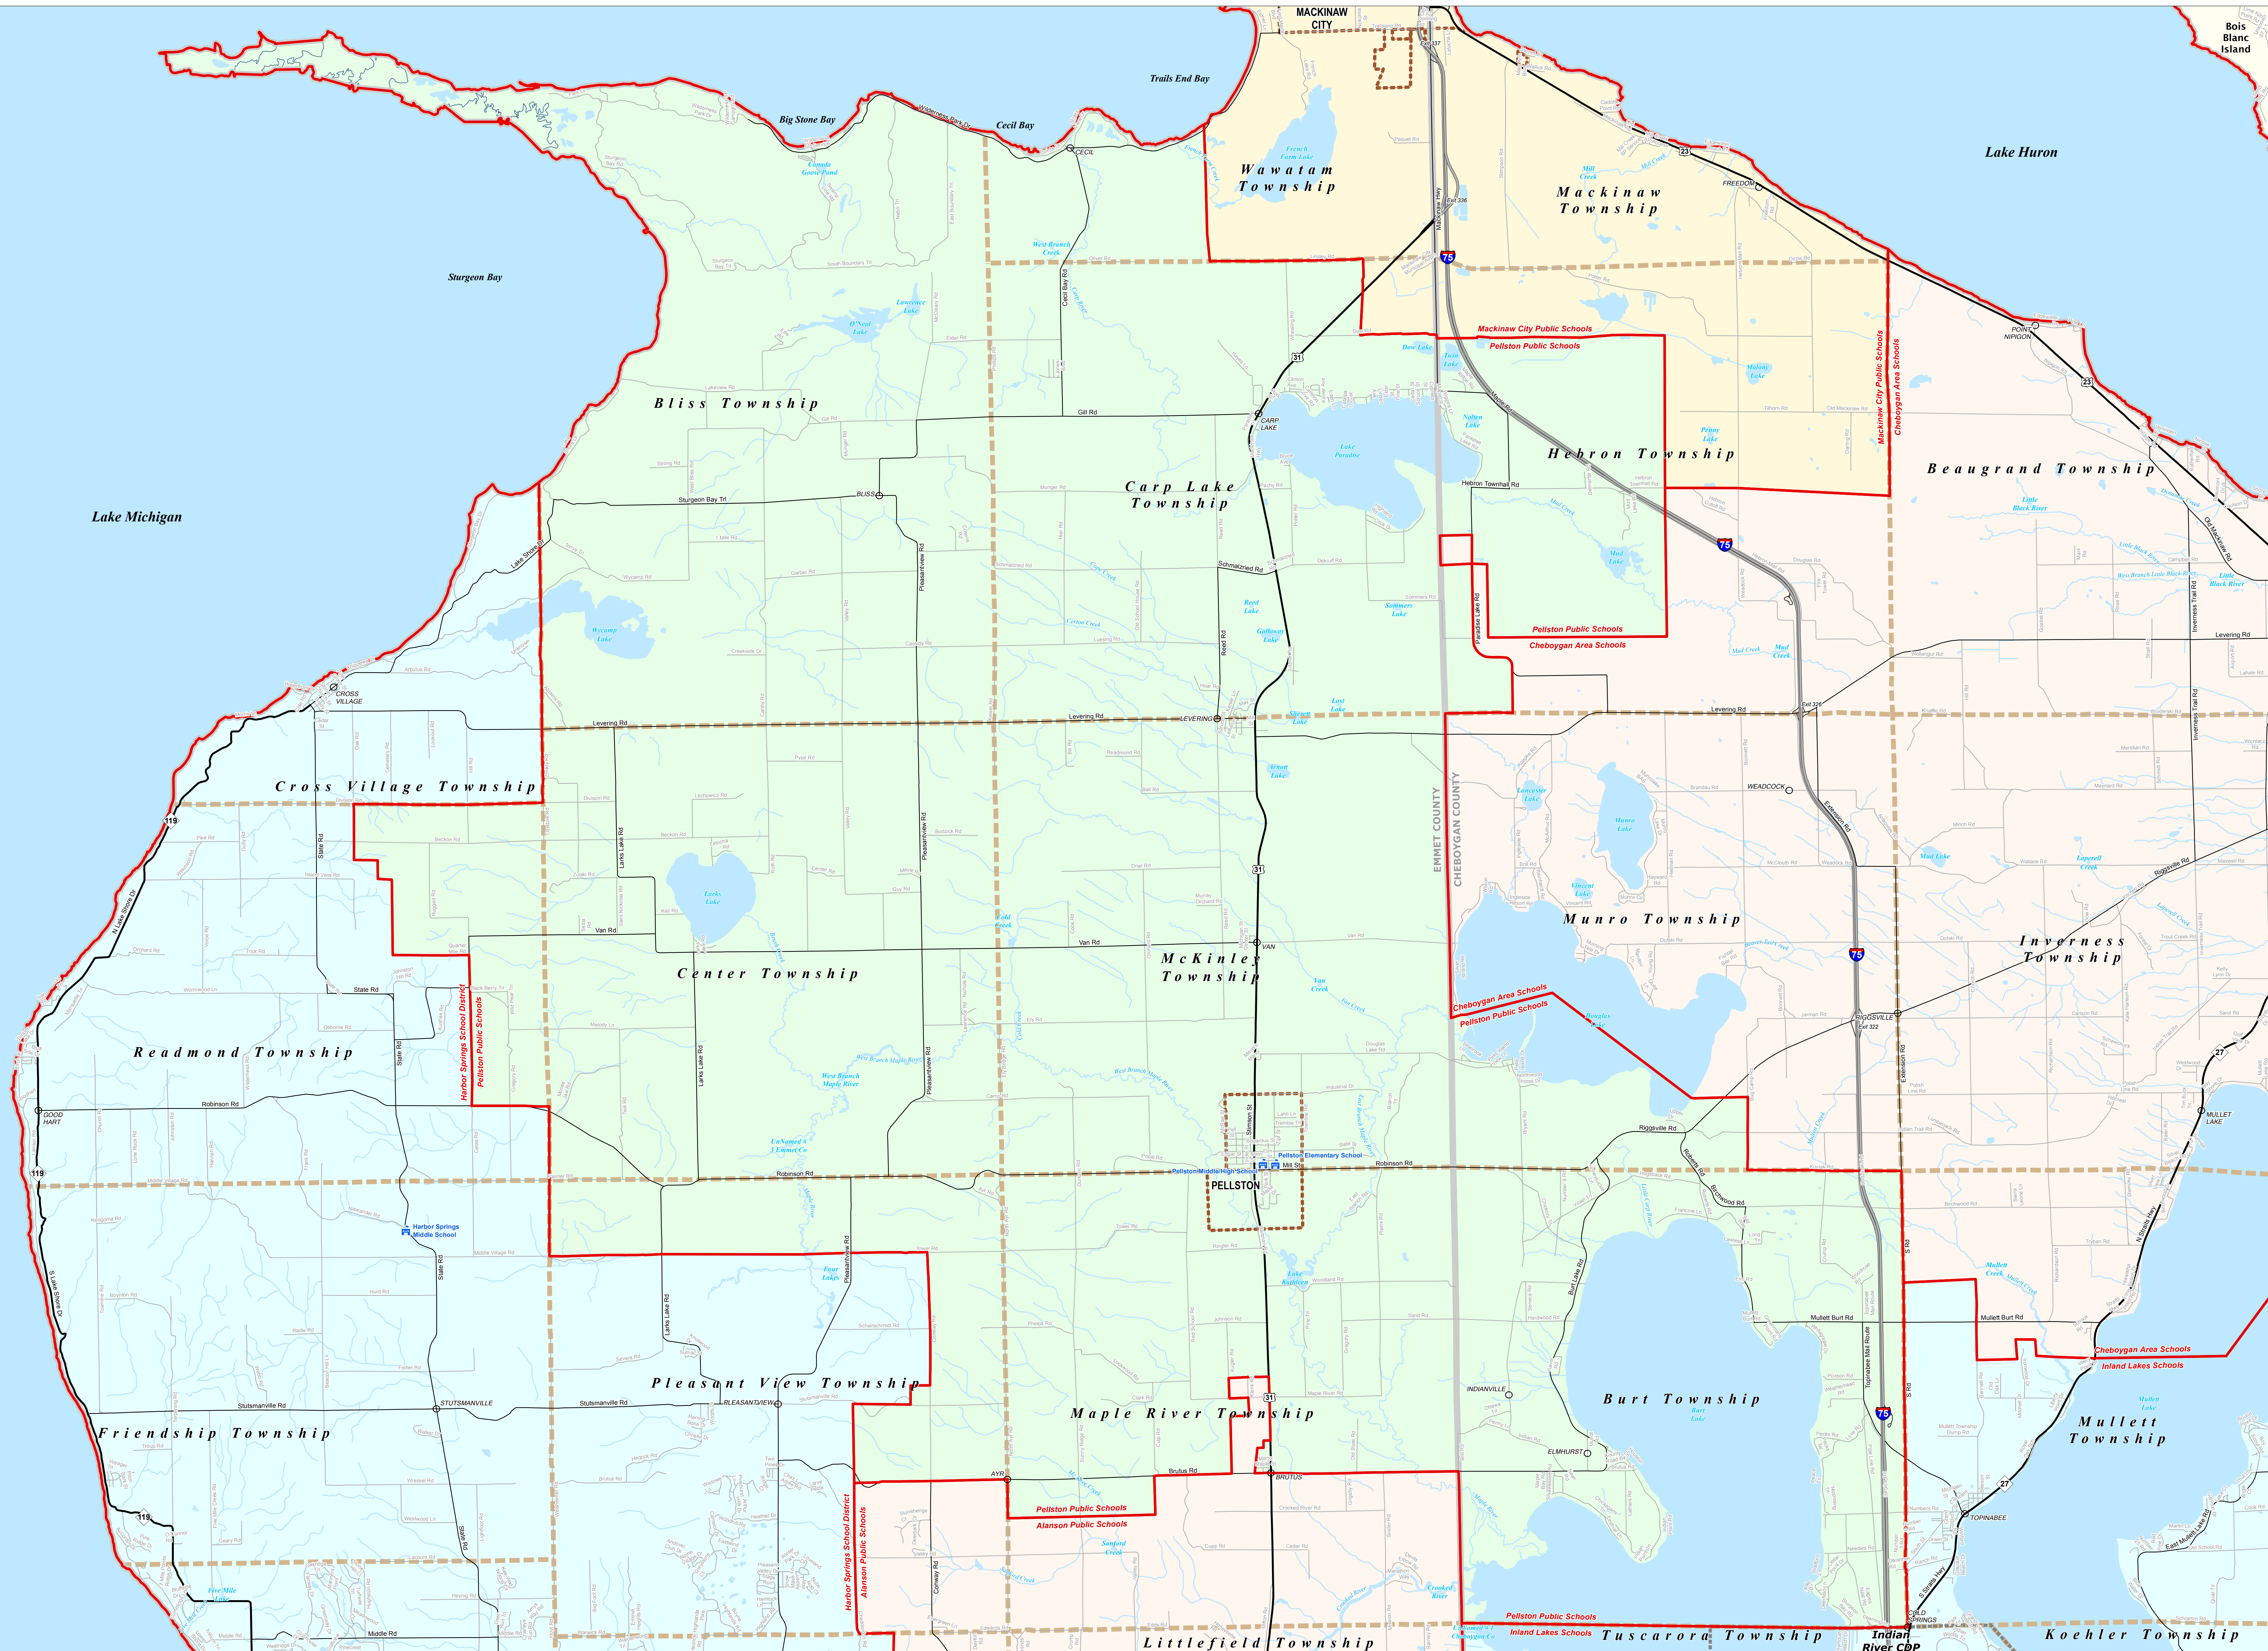

PELLSTON PUBLIC SCHOOLS

Charlevoix-Emmet ISD

0 0.25 0.5 Miles

All information presented in this publication is the public domain and may be reproduced, reprinted, and redistributed as desired.

Legend	
School District	Unincorporated Place
County	Water Feature
City	Freeway
Township	Highway
Village	Primary Road
Census Designated Place	Local Road
Railroad	River, Stream, or Drain